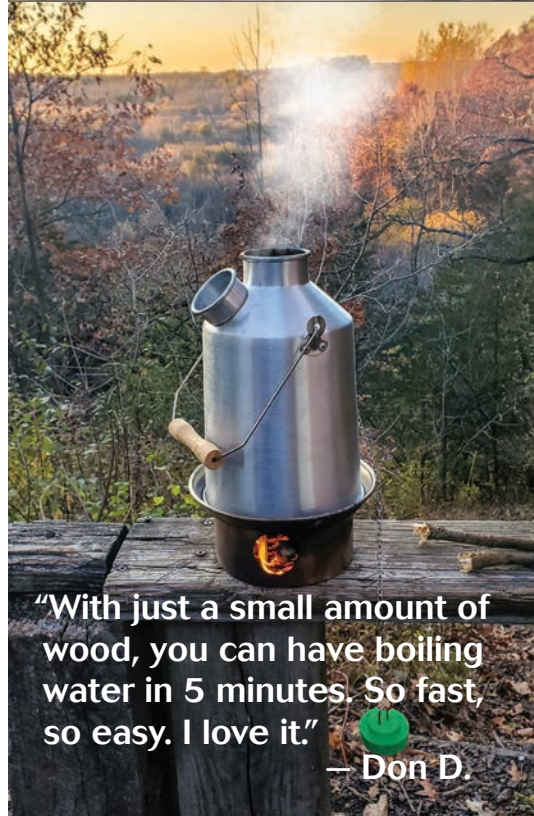

"With just a small amount of wood, you can have boiling water in 5 minutes. So fast, so easy. I love it!"

— Don D.

ACCESSORIES

Cook Set includes: Pot and lid/frypan, Grill, and Gripper. Accessories are made from stainless steel. Pot Support Sold Separately