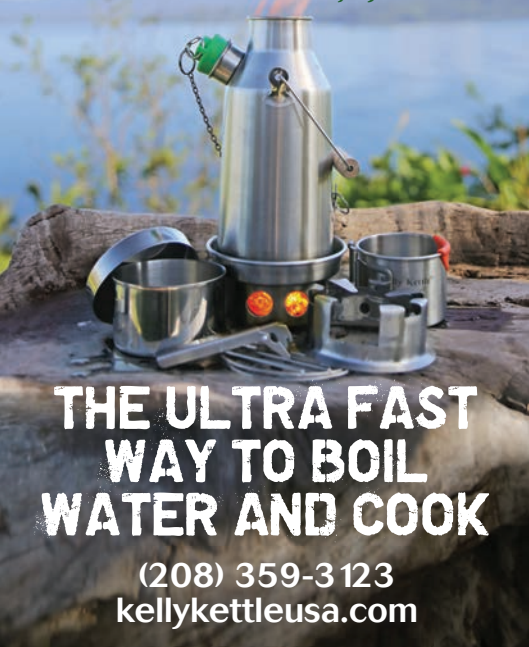

Outdoor Life Enjoyed™

THE ULTRA FAST WAY TO BOIL WATER AND COOK

(208) 359-3123
kellykettleusa.com

ULTIMATE KITS

Everything you need for your outdoor adventure in one single kit! It all neatly packs together in one carry bag. Kelly Kettle kits are the best value, light weight, easy to use and fun!