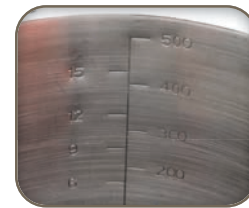

STAINLESS STEEL CAMP CUPS

Two high quality, single walled, stainless steel Camping Cups.

Silicone coated folding handles for comfort. CoolLip™ Guard for lip protection. Polished internally for easy cleaning. Dishwasher safe.

Measurements on inside of cups in ml and US fl oz